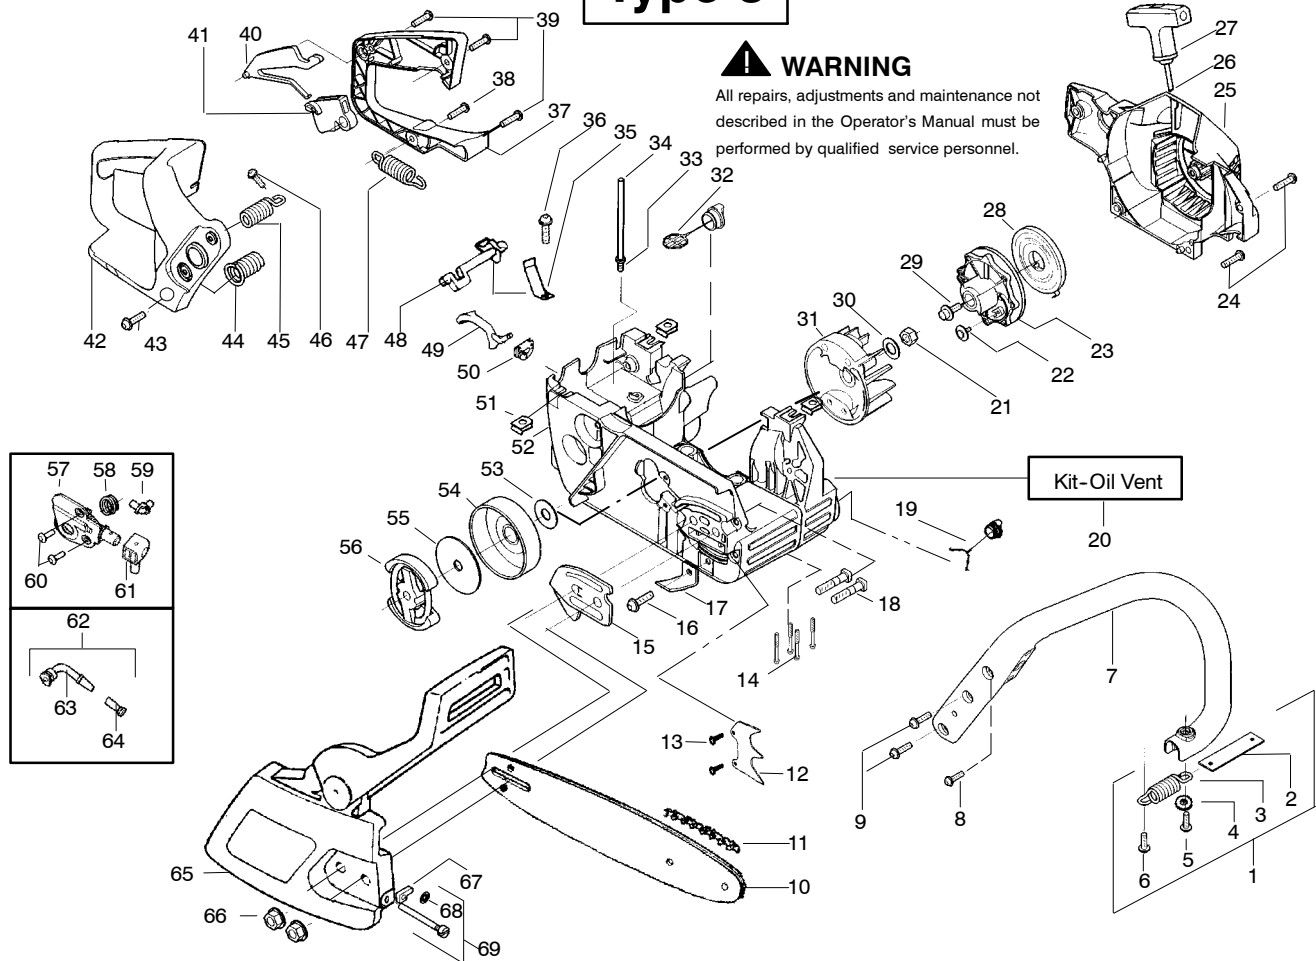

Type 5

⚠ WARNING

All repairs, adjustments and maintenance not described in the Operator's Manual must be performed by qualified service personnel.

Ref.	Part No.	Description	Ref.	Part No.	Description	Ref.	Part No.	Description
1.	530059667	Assy.- Isolator	27.	530056402	Handle-Starter	53.	530015907	Washer-Thrust
2.	530047608	Limiter Strap	28.	530027531	Spring-Recoil	54.	530047061	Assy.- Clutch Drum w/bearing
3.	530059668	Spring-Isolator	29.	530015920	Screw	55.	530015611	Washer-Clutch
4.	530015158	Washer	30.	530015127	Washer-Flywheel	56.	530014949	Assy. Clutch
5.	530016018	Screw	31.	530039187	Assy-Flywheel	57.	530071259	Kit - Oil Pump (incl. 58,59,61)
6.	530015843	Screw	32.	530047192	Assy-Fuel Cap	58.	530037820	Gear-Worm Spring
7.	530047583	Front Handle	33.	530023877	Fitting-fuel line	59.	530049477	Elbow-Oil Pickup
8.	530015940	Screw	34.	530069216	Kit-Fuel line (large)	60.	530016064	Screw
9.	530015814	Screw	35.	530016149	Spring-Switch	61.	530019206	Seal Block
10.	---	Bar	36.	530015775	Screw	62.	530047663	Assy-Oil Pick-up (Incl. 63,64)
11.	---	Chain	37.	530047581	Cover-Rear Handle	63.	530038373	Pick-up Oiler
12.	530014381	Kit-Spike (Incl. 13)	38.	530015886	Screw	64.	530056533	Filter-Oil
13.	530016439	Screw	39.	530015906	Screw	65.	545139901	Assy.- Chain Brake
14.	530016132	Screw	40.	530036098	Throttle Lockout	66.	530015917	Nut-Bar Mounting
15.	530038238	Plate-Bar Mount.	41.	530036097	Trigger-Throttle	67.	530015826	Pin-Bar Adjust
16.	530015814	Screw	42.	530047582	Handle - Rear	68.	530038593	Retainer
17.	530029850	Chain Catcher	43.	★★★★★	Screw	69.	530069611	Kit-Bar Adjusting (incl. # 67,68)
18.	530016133	Bolt-Bar	44.	★★★★★	Assy Isolator-lower			
19.	530057236	Assy-Oil Cap	45.	530071958	Kit-Isolator (Upper)			
20.	530071666	Kit-Oil Vent	46.	530015875	Screw			
21.	530016134	Nut-Flywheel	47.	530059668	Spring-Isolator			
22.	530016080	Screw	48.	530057473	Lever-Switch			
23.	530037817	Starter Pulley	49.	530057474	Lever-Choke			
24.	530015892	Screw	50.	530049005	Grommet-Knob			
25.	530049335	Housing-Fan	51.	530015922	Nut-"U"-Type			
26.	530069232	Kit - Rope	52.	530058733	Kit-Chassis Assy. fuel lines and caps)			

✓ = NEW PART NUMBER FOR THIS IPL

★ = REFER TO THE SERVICE REFERENCE INDICATED FOR MORE INFORMATION. (LOCATED AT END OF IPL)