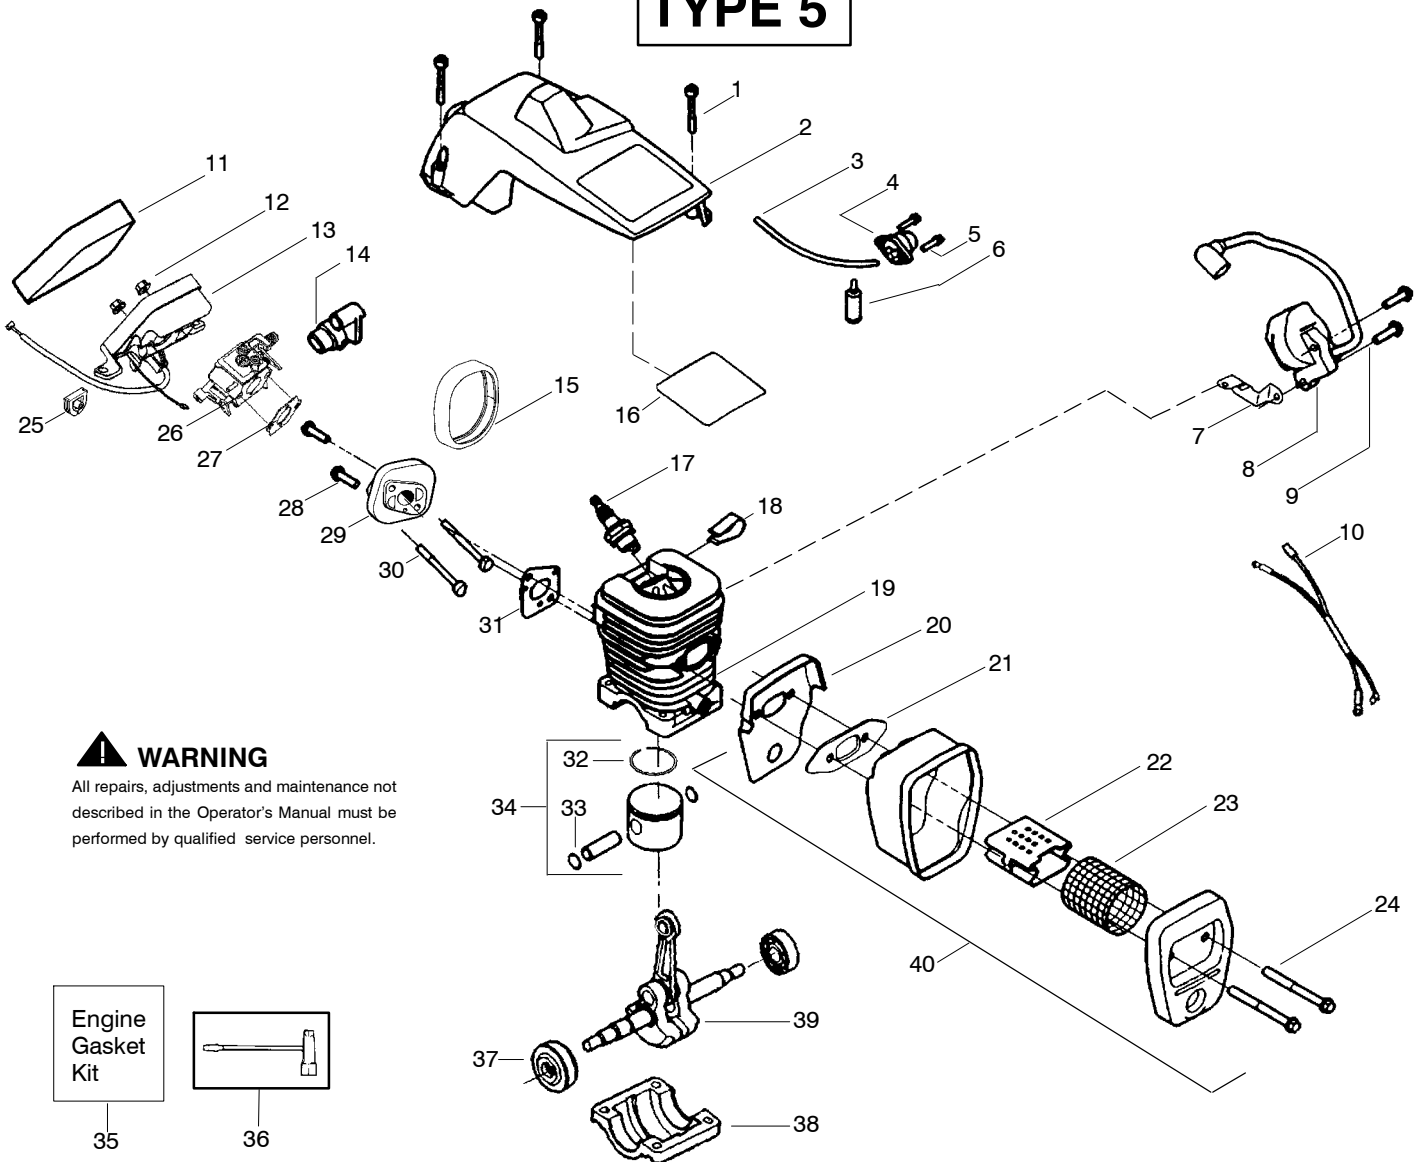

TYPE 5

⚠ WARNING
All repairs, adjustments and maintenance not described in the Operator's Manual must be performed by qualified service personnel.

Engine Gasket Kit

35   36

Ref.	Part No.	Description	Ref.	Part No.	Description	Ref.	Part No.	Description
1.	530016153	Screw	19.	530012550	Cylinder	35.	530069608	Kit - Engine Gasket (Incl. 21, 27 & 31)
2.	530055638	Assy - Cylinder Shield (includes # 16)	20.	530049870	Backplate - Muffler	36.	530031135	Scrench
3.	530069247	Kit - Fuel Line (Small)	21.	530069608	Gasket - Muffler (kit)	37.	530056363	Assy - Seal & Bearing
4.	530071835	Kit - Purge Bulb (incl. #5)	22.	530037813	Diffuser - Muffler	38.	530037935	Cap - Crankcase
5.	530015780	Screw	23.	530036103	Screen - Spark	39.	530047062	Assy - Crankshaft
6.	530095646	Assy - Fuel Pick-up	24.	530016132	Bolt - Muffler	40.	530047207	Assy - Muffler (Incl. 20 - 24)
7.	530047442	Strap - Ground	25.	530047631	Grommet - Throttle Cable			Not Shown
8.	530039198	Ignition Module	26.	---	Kit - Carburetor			Manuals
9.	530015814	Screw		530071820	Zama (W-20)			--- (Scan)
10.	530057475	Assy - Wire Harness		530071821	Walbro (WT-662)	✓	545123554	(Euro I)
11.	530037793	Foam - Air Filter	27.	530069608	Gasket - Carb. (kit)	✓	545123553	(Euro II)
12.	530016101	Nut	28.	530016386	Screw	✓	545123552	(Euro III)
13.	530057702	Assy - Air Box	29.	530049700	Carb. Adapter	✓	545123551	(Euro IV)
14.	530035526	Grommet - Carb Adjust	30.	530016187	Screw	✓	545123548	(Euro V)
15.	530054144	Seal - Carb Adapter	31.	530069608	Gasket - Adaptor (kit)	✓	545123549	(Euro VI)
16.	530055698	Reflector - Heat	32.	530038729	Ring - Piston	✓	545123545	(Turkish)
17.	952030150	Spark Plug (RCJ-7Y)	33.	530015697	Retainer - Piston Pin	✓	545123550	(Russian)
18.	530016136	Clip - High Tension Lead	34.	530071408	Kit - Piston (Incl. 32 & 33)			

✓ = NEW PART NUMBER FOR THIS IPL   ★ = REFER TO THE SERVICE REFERENCE INDICATED FOR MORE INFORMATION. (LOCATED AT END OF IPL)