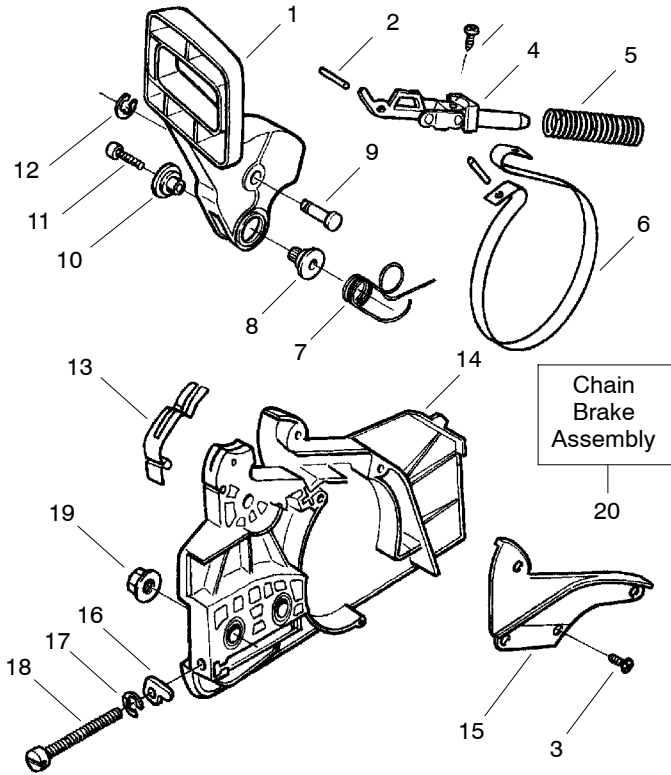

### Carburetor Assembly – WT-391 – #530069722

Ref.	Part No.	Description
1.	530038479	Limiter Cap – High
2.	530038478	Limiter Cap – Low
3.	530069826	Carburetor Repair Kit (KIT = Indicates Contents) & Includes Limiter Caps
4.	530069844	Gasket/Diaphragm Kit (● = Indicates Contents)

Ref.	Part No.	Description
1.	530071347	Actuating Lever
2.	530015913	Spring Pin
3.	530015911	Screw
4.	530054741	Front & Rear Link Ass'y.
5.	530016237	Spring Compression
6.	530052232	Brake Band
7.	530015910	Handguard Spring
8.	530056531	Journal-Right
9.	530029879	Pivot Pin
10.	530029881	Journal-Left
11.	530016384	Screw
12.	530038593	Retainer
13.	530029878	Position Spring
14.	530054744	Clutch Cover
15.	530038679	Chain Brake Cover
16.	530015826	Bar Adjusting Pin
17.	530038593	Retainer
18.	530016110	Screw-Bar Adjusting
19.	530015917	Nut
20.	545139901	Chain Brake Assembly