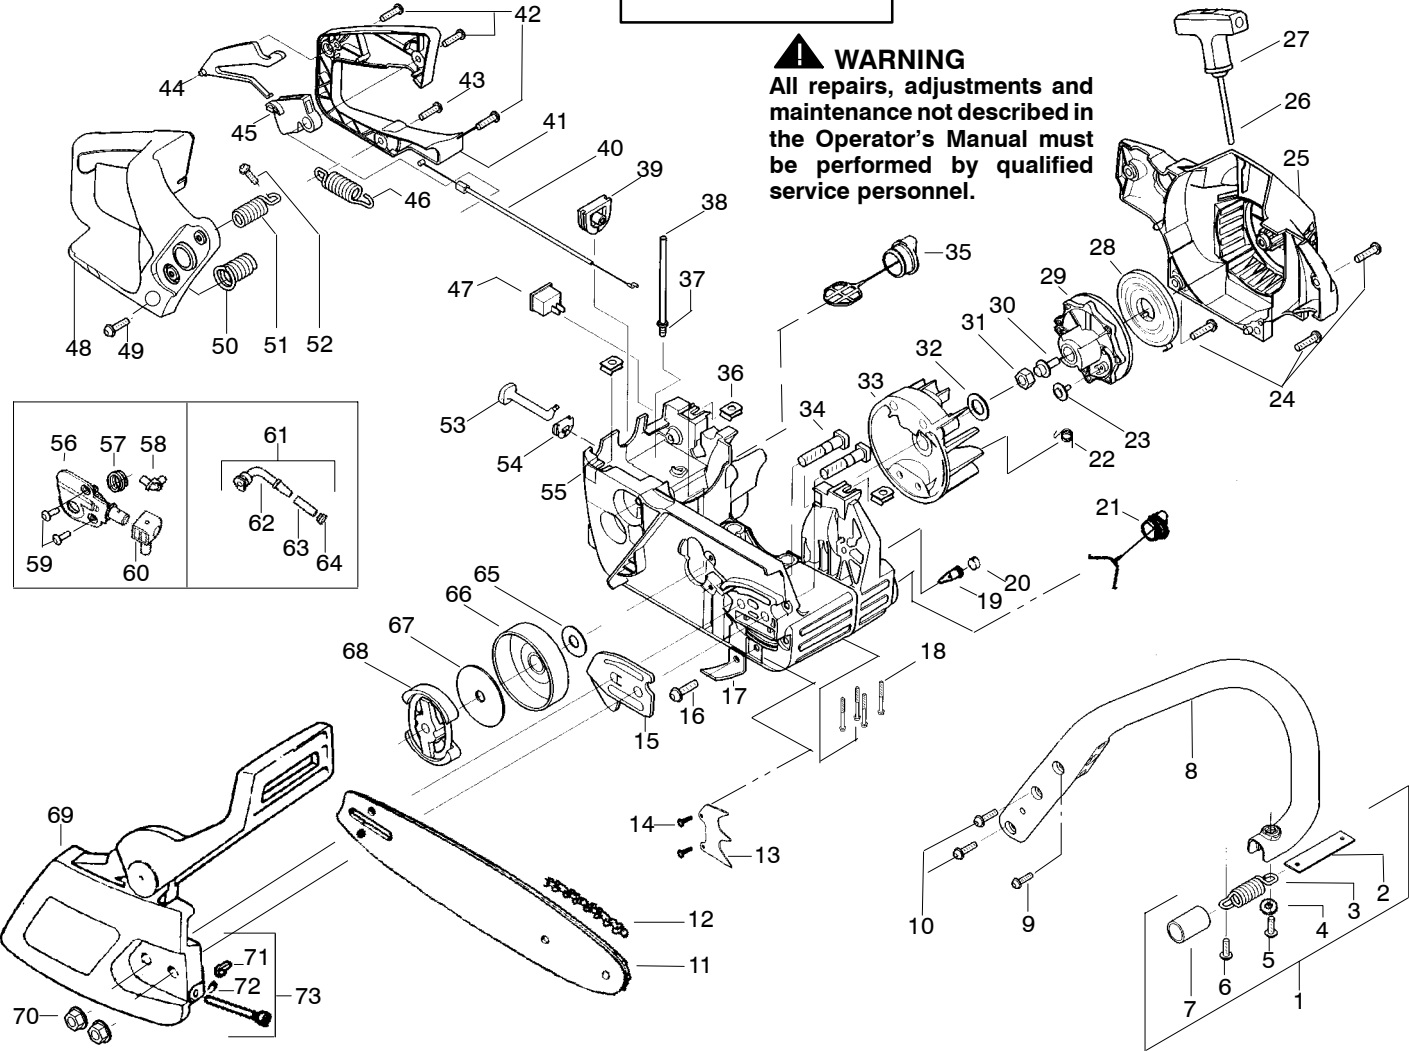

## TYPE 1-4

**⚠ WARNING**  
All repairs, adjustments and maintenance not described in the Operator's Manual must be performed by qualified service personnel.

Ref.	Part No.	Description	Ref.	Part No.	Description	Ref.	Part No.	Description
1.	530047963	Assy. - Isolator	27.	530056402	Handle - Starter	53.	530047605	Knob - Choke
2.	530047608	Strap - Limiter	28.	530027531	Spring - Recoil	54.	530049005	Grommet - Knob
3.	530042082	Spring - Isolator	29.	530037817	Pulley - Starter	55.	530056596	Assy - Chassis (incl. 19 - 21, 34 - 36)
4.	530015123	Washer	30.	530015920	Screw	56.	530071259	Kit - Oil Pump (Incls. 57, 58, 60)
5.	530016018	Screw	31.	530016134	Nut - Flywheel	57.	530037820	Gear - Worm Spring
6.	530015843	Screw	32.	530015127	Washer - Flywheel	58.	530049477	Elbow - Oil Pickup
7.	530036142	Sleeve - AV Spring	33.	530039209	Assy - Flywheel	59.	530016064	Screw
8.	530047583	Handle - Front	34.	530016133	Bolt - Bar	60.	530019206	Seal Block
9.	530015940	Screw	35.	530047192	Assy - Fuel Cap	61.	530047663	Assy - Oil Pickup (Incl. 62 - 64)
10.	530015814	Screw	36.	530015922	Nut - "U" - Type	62.	530038373	Pick - up Oil
11.	---	Bar	37.	530023877	Fitting - fuel line	63.	530037821	Filter - Oil
12.	---	Chain	38.	530069216	Kit - Fuel line (large)	64.	530030189	Plug - Oil Filter
13.	530014381	Kit - Assy Spike (incl. 14)	39.	530047631	Grommet - Cable	65.	530015907	Washer - Thrust
14.	530015805	Screw	40.	530047602	Cable - Throttle	66.	530047061	Assy. - Clutch Drum w/bearing
15.	530038238	Plate - Bar Mounting	41.	530047581	Cover - Rear Handle	67.	530015611	Washer - Clutch
16.	530015814	Screw	42.	530015906	Screw	68.	530014949	Assy. Clutch
17.	530029850	Chain Catcher	43.	530015886	Screw	69.	530054739	Assy - Chain Brake
18.	530016132	Screw	44.	530036098	Lockout - Throttle	70.	530015917	Nut - Bar Mounting
19.	530026119	Check Valve	45.	530036097	Trigger - Throttle	71.	530015826	Pin - Retainer
20.	530038264	Plug - Bronze Vent	46.	530042082	Spring	72.	530038593	Retainer
21.	530010846	Assy - Oil Cap	47.	530069572	Kit - Switch	73.	530069611	Kit - Bar Adjust
22.	530023817	Spring - Starter Dog	48.	530047582	Handle - Rear			
23.	530016080	Screw	49.	530015814	Screw			
24.	530015892	Screw	50.	530053274	Assy. Isolator - lower			
25.	530049335	Housing - Fan	51.	530071385	Kit - Isolator (Upper)			
26.	530069232	Kit - Rope	52.	530015875	Screw			