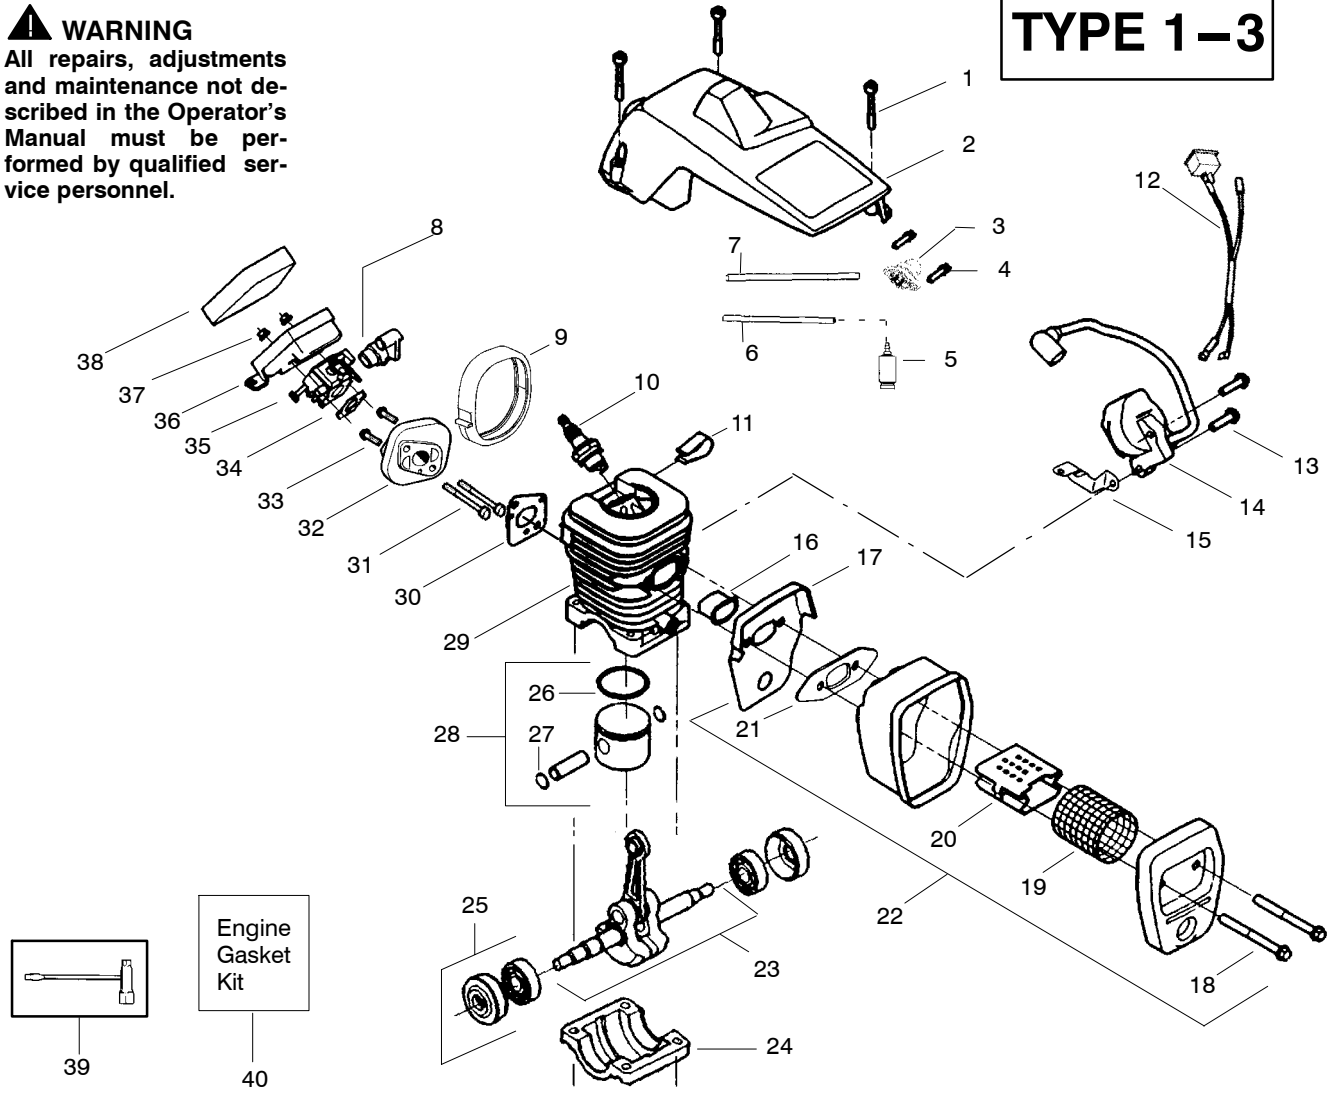

⚠ WARNING
All repairs, adjustments and maintenance not described in the Operator's Manual must be performed by qualified service personnel.

TYPE 1-3

Ref.	Part No.	Description	Ref.	Part No.	Description	Ref.	Part No.	Description
1.	530016153	Screw	19.	530036103	Screen-Spark	36.	530047604	Housing-Air Filter
2.	530071310	Shield-Cylinder	20.	530037813	Diffuser-Muffler	37.	530016101	Nut
3.	530047213	Assy-Air Purge	21.	530069608	Gasket-Muffler (kit)	38.	530037793	Air Filter - Foam
4.	530015780	Screw	22.	530047207	Assy-Muffler (Incl. 17-21)	39.	530031135	Wrench-Bar
5.	530095646	Assy-Fuel Pick-up	23.	530047062	Assy-Crankshaft	40.	530069608	Kit-Engine Gasket (incl. 34,30,21)
6.	530069247	Kit-Line Purge/Carb. (Small Dia)	24.	530037935	Cap-Crankcase			Not Shown
7.	530069216	Kit-Line Purge/Tank (large line)	25.	530056363	Assy-Seal & Bearing			
8.	530035526	Grommet-Carb Adjust.	26.	530029805	Ring-Piston			
9.	530054144	Seal-Carb Adapter	27.	530015697	Retainer - Piston Pin			
10.	952030150	Spark Plug (RCJ-7Y)	28.	530069604	Kit-Piston - (incl. 26-27)			
11.	530016136	Clip-High Tension Lead	29.	530069606	Kit-Cylinder			
12.	530049117	Assy-Wire Harness (includes switch)	30.	530069608	Gasket-Carb.			
13.	530015814	Screw	31.	530016187	Adapter (kit)			
14.	530039167	Module-Ignition	32.	530049700	Screw			
15.	530047442	Strap-Ground	33.	530016386	Carb. Adapter			
16.	530037652	Insulator-Heat	34.	530069608	Screw			
17.	530049870	Back Plate-Muffler	35.	---	Carb. Gasket (kit)			
18.	530016132	Screw		530069722	Kit-Carburetor (WT-391)			
				530071621	(WT-625)			
								Manual-Operator (Scan-370/420)
								(Euro I-370/420)
								(Scan-351/390)
								(Euro I-351/390)
								(Euro II-351/390)
								(Euro II-370/420)
								530054781 Decal-Warning

↗ = NEW PART NUMBER FOR THIS IPL

★ = REFER TO THE SERVICE REFERENCE INDICATED FOR MORE INFORMATION. (LOCATED AT END OF IPL)