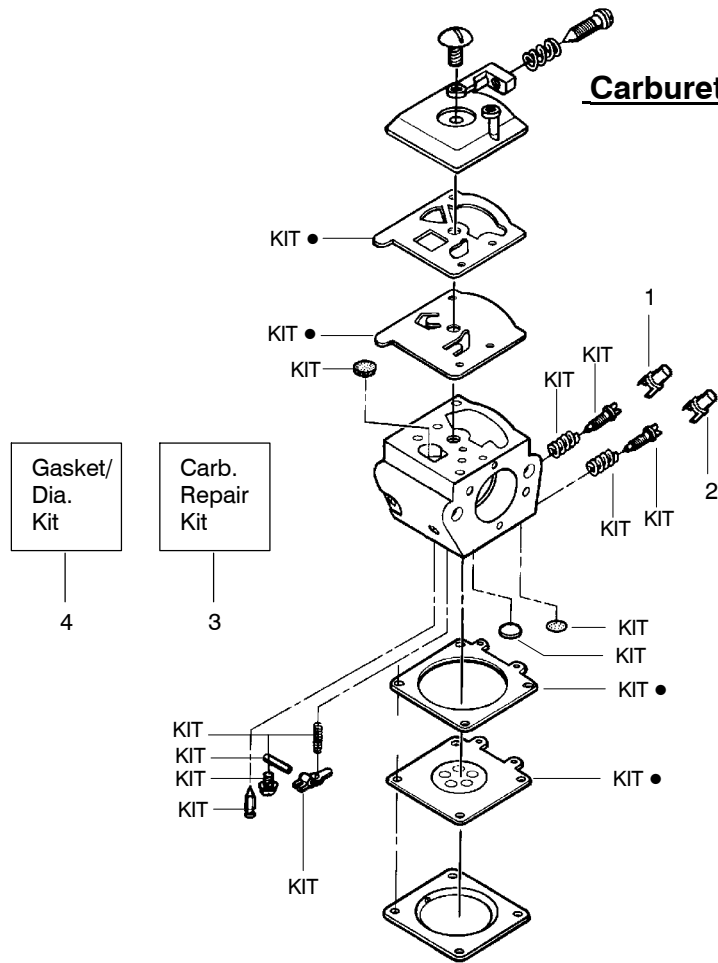

Carburetor Assembly – WT-391 – #530069722

Ref.	Part No.	Description
1.	530038479	Limiter Cap – High
2.	530038478	Limiter Cap – Low
3.	530069826	Carburetor Repair Kit (KIT = Indicates Contents) & Includes Limiter Caps
4.	530069844	Gasket/Diaphragm Kit (● = Indicates Contents)

Kit - Carburetor Assembly No. 530071621 - WT-625
Kit - Carburetor Assembly No. 530071820 - W-20
Kit - Carburetor Assembly No. 530071821 - WT-662

Note: No Repair kits are available for these carburetors